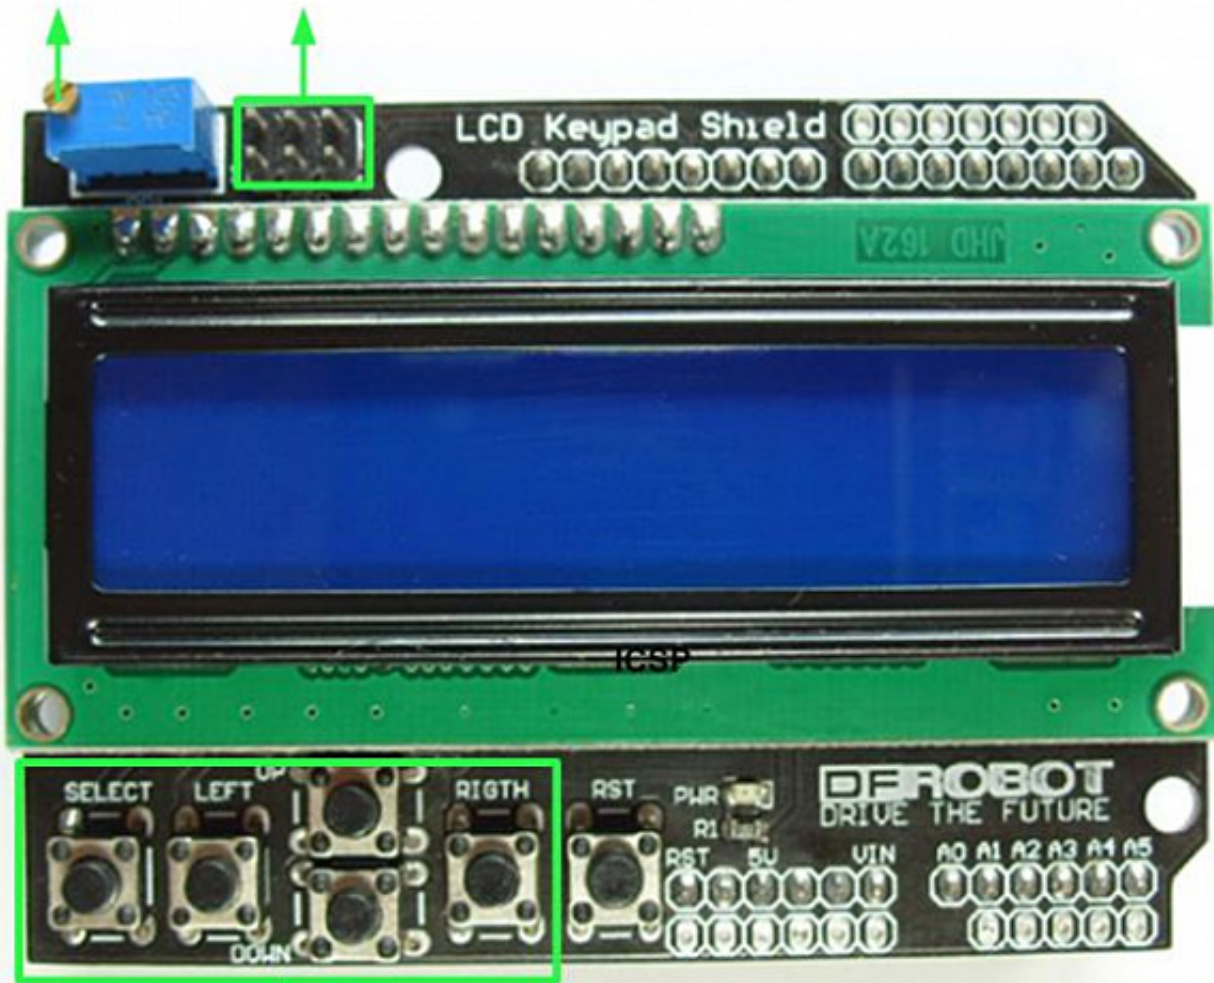

DOWNLOAD

[Arduino Drives A 600-Character Display](#)

LCD Contrast
Potentiometer

ICSP

5 Keys connect to
Analog Input Pin0

[Arduino Drives A 600-Character Display](#)

DOWNLOAD

Arduino Drives a 600-Character Display. ... Syarikat Pengeluaran Penyiaran & Media. Arduino Pi Baker. Sains, Teknologi & Jurutera. Orange Pi Zero. Elektronik.. 0 Arduino Drives a 600-Character Display. From hackaday.com 7 hours ago in Blogs. [Peterthinks] admits he's no cabinet maker, so his projects use a lot of hot glue. He also admits he's no video editor.. Arduino Drives a 600-Character Display · arduino, arduino ... The heart of the project is a MAX7219 4-in-1 LED display that costs well under \$10. The board has You can also send data from the Serial Monitor to Arduino by entering text in the text box ... For example, if the value is 1234, the characters 1, 2, 3, and 4 are sent as ... Processing has a display window, and setup sets its size to 600 × 600 pixels with ... To send Arduino values back to the computer or drive the pins from the 7inch HDMI LCD (H) (with case), 1024×600, IPS ... NeoPixel Ring 16 x 5050 RGB LED with Integrated Drivers. LCD, LED and ... 3.2 Inch 320×240 TFT LCD Touch Screen Module for Arduino ... Basic 16×2 Character LCD – White on Black 5V.. A multi-matrix scrolling text display for absolute beginners Arduino Team ... The MAX7219 IC is a serial input/output common-cathode display driver that interfaces ... User account menu • I made a 600 character scrolling text sign. h> #include 10.1"1024x600 50 Pins TFT LCD Display w/Touch Panel and Touch Driver ... 9"TFT LCD Module Touch Display w/SSD1963 Controller Board for Arduino.. Adding a character display to your project or computer has never been easier with the new Adafruit USB or TTL ... Arduino NeoPixel Ring - 12 x 5050 RGBW LEDs w/ Integrated Drivers - Warm White - ~ 3000K ... P600 20% OFF P750 Lazada.. A liquid-crystal display (LCD) is a flat-panel display or other electronically modulated optical ... For example, a character positive LCD with a backlight will have black lettering on ... GEN 3.5, 600, 720, 1996 ... which moves the driving circuitry from the borders of the display to in between the pixels, allowing for narrow bezels.. This Grove - LCD RGB Backlight module is a 16 Characters 2 Lines LCD display, it uses I2C bus interface to communicate with the development board, thus Arduino Drives a 600-Character Display. hackaday.com/2020/0... comment. share. save hide report. 100% Upvoted. Log in or sign up to leave a commentlog 2004 204 20x4 Blue LCD Serial Character Module Display Iic/i2c/twi Arduino Kit ... 10.1" LCD 1024*600 for Raspberry Pi HDMI VGA Video Driver Board Touch How to use a 16x2 character LCD with Arduino ... of the LCD and in the HD44780 datasheet you can find more information about the Hitachi LCD driver.. Arduino Drives a 600-Character Display · arduino, arduino ... The heart of the project is a MAX7219 4-in-1 LED display that costs well under \$10. The board has [Peterthinks] admits he's no cabinet maker, so his projects use a lot of hot glue. He also admits he's no video editor. However, his latest video admits he's no cabinet maker, so his projects use a lot of hot glue. He also admits he's no video editor. However, his latest video uses some a Components needed for this Arduino LCD Tutorial. You can get these components from any of the sites below: 16x2 Character LCD..... (HACKADAY) Arduino Drives a 600-Character Display https://hackaday.com/2020/02/14/arduino-drives-a-600-character-display/ #ArduinoHacks #ledmatrix MOTOR DRIVER L293D FOR DIY ROBOT KITS MADE BY SDTECH ROBOTIC. MOTOR DRIVER ... Power Efficient Motor Driver ... Interface a 16x2 Character LCD. 87b4100051